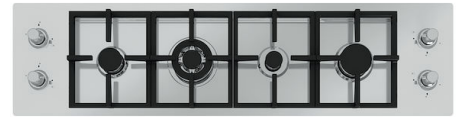

## Armored Sink Vintage finish 32" x 20" – U/M

Kitchen Sinks

Code: 1237 680

AISI 304 Stainless steel

Vintage finish

Undermount

x cross bending for easy water draining

## FEATURES

VINTAGE	The Vintage finish gives the product a long-lived and elegant look, creating a surface that does not fear scratches.
Diamond-shape bottom	The draining of water is an important feature in a sink, and it's always taken good care of in Foster products. In the bent-welded sinks, which would have a flat bottom, the proper draining is guaranteed by the elegant beveling, which helps the water flow.
High thickness	1.5 mm thick steel. A significant thickness, which guarantees the maximum sturdiness and durability.
Basket 3,5" waste fitting	The drain is equipped with a large 3.5" drain, with the practical basket cap that prevents the discharge of solid parts.
Deep bowls	This bowls reach an important depth, over 20 cm, thanks to the advanced production technology, that can be offer great capiciency and practicity in all the washing operations.

## RECOMMENDED PAIRINGS

**Faucet Ponza**  
8497 025

**Faucet Sicilia**  
8485 005

**Quadra Line Cooktop 4 burners  
inLine**  
7217 942

**Milano Induction Cooktop 2 Plate**  
7323 945